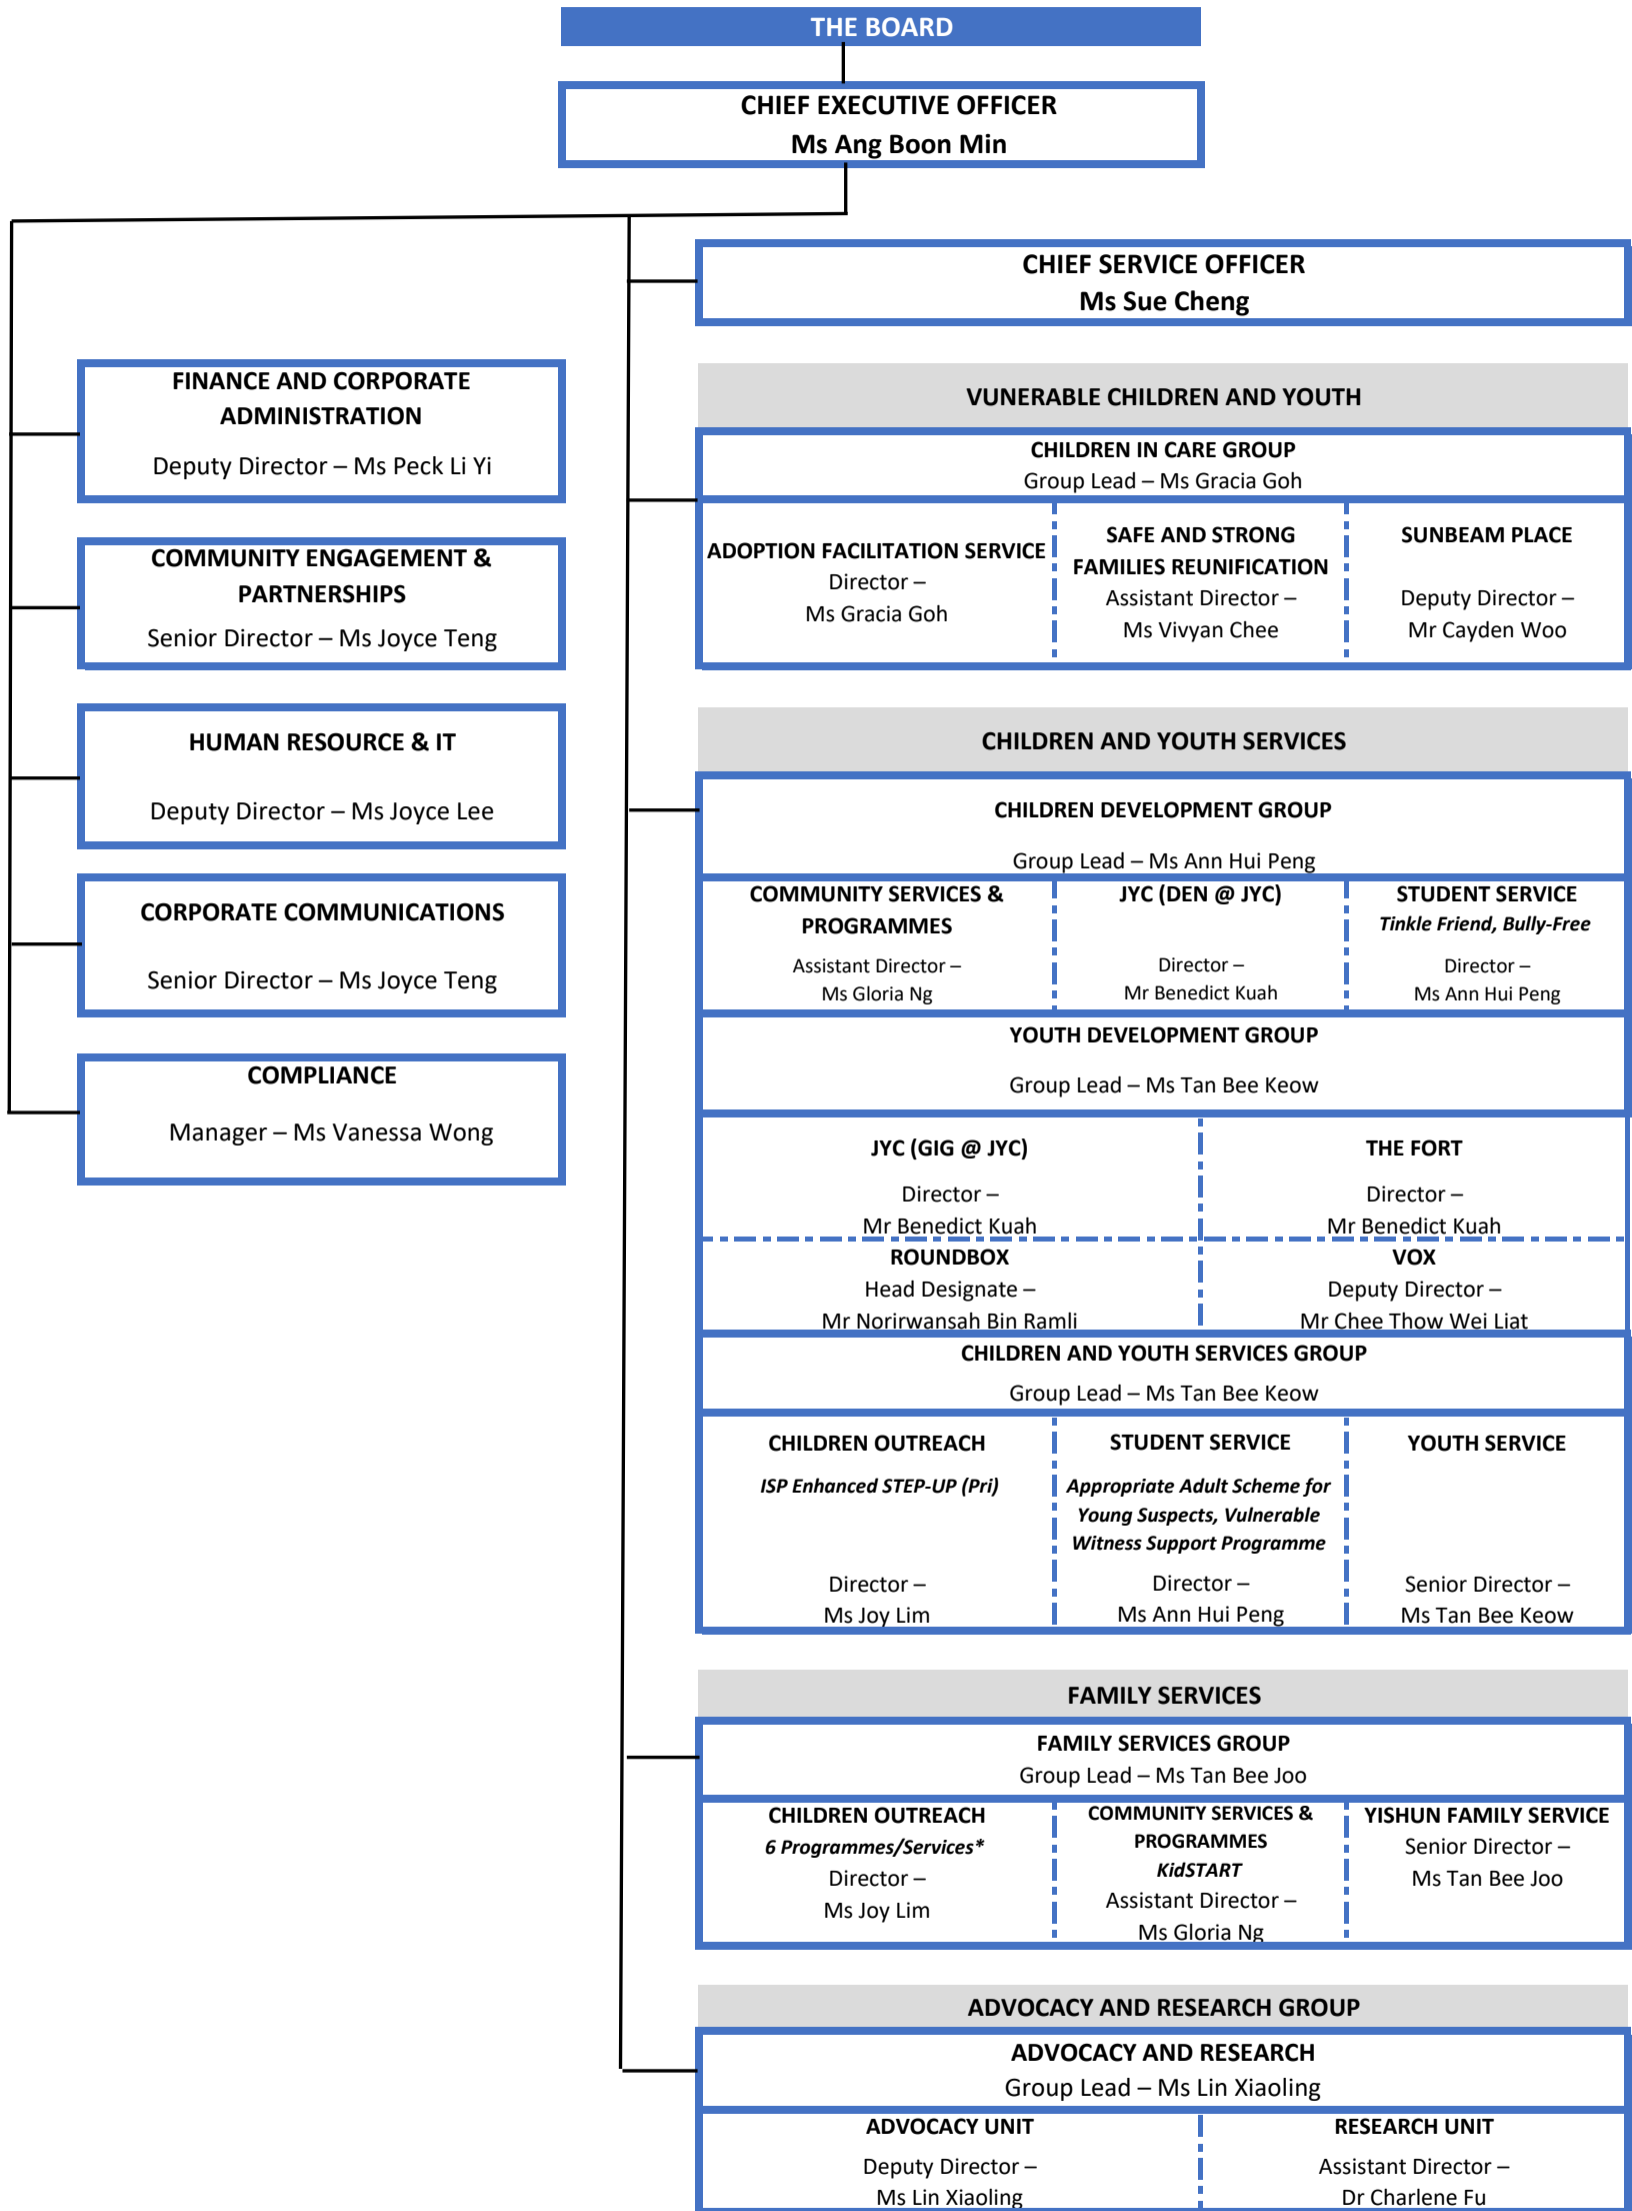

Organisation Chart As of January 2022

\*Compulsory Education Casework, Pre-school Outreach, Project LADDER, Project Light, Project Relate, Yellow Brick Road